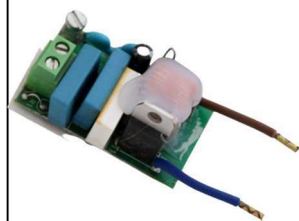

Dimmer - régulation par senseur
Dimmer - dimming door sensor
Dimmer - dimming by sensor

Vac in : 220 ÷ 240 V

Halo : 25 ÷ 160 W

Led 4 ÷ 100 W (Max 10 lampes/lampen/bulbs)

RT52S/LED